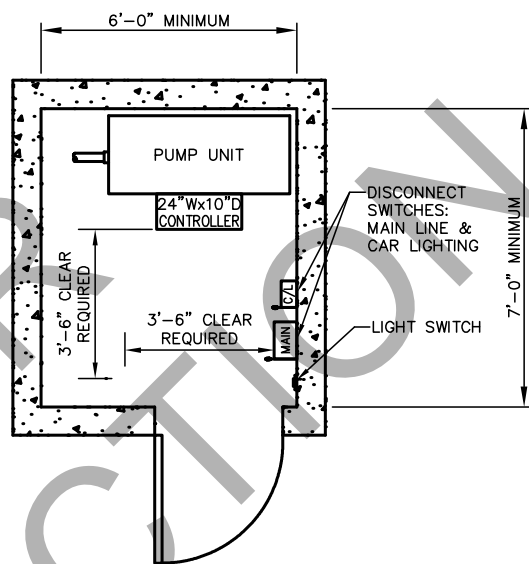

2 STOPS

TWIN HOLELESS HYDRAULIC JACK
3500 LBS SSSO FRONT & REAR

ALLIANCE

ELEVATOR SOLUTIONS

237 OREGON ST.

MERCERSBURG, PA 17236

SECTION "A"

MACHINE ROOM