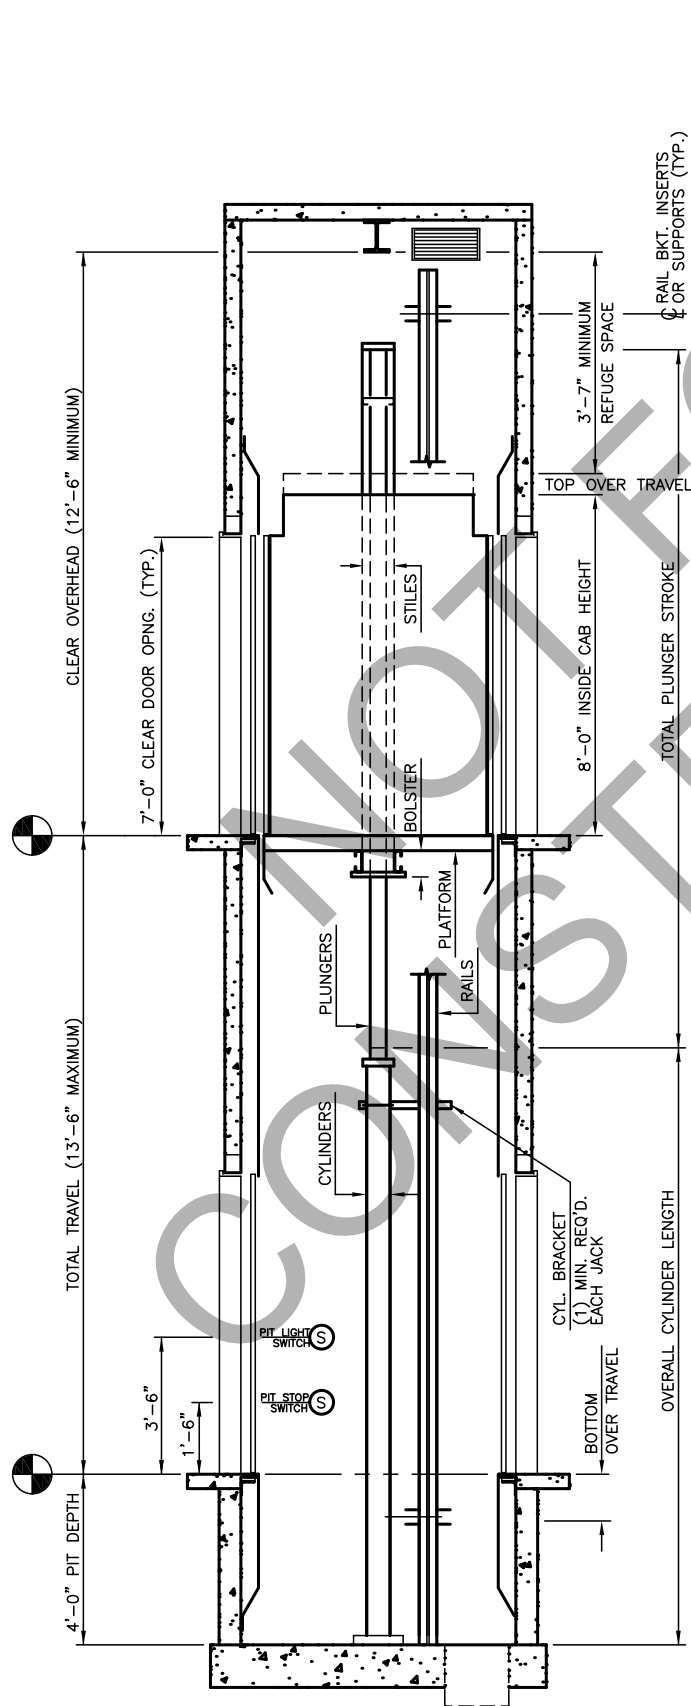

2 STOPS

TWIN HOLELESS HYDRAULIC JACK
3500 LBS SSSO FRONT & REAR

ALLIANCE

ELEVATOR SOLUTIONS

237 OREGON ST.

MERCERSBURG, PA 17236

SECTION "A"

MACHINE ROOM