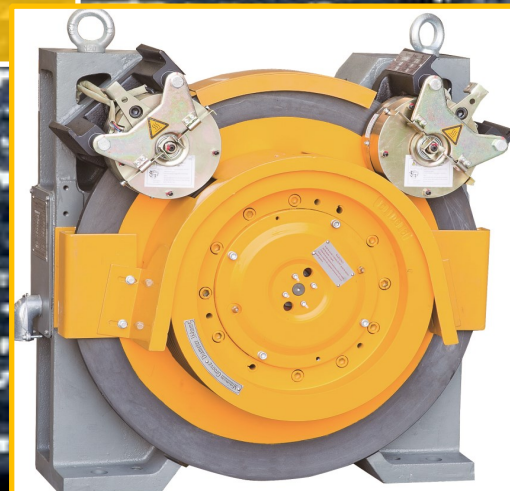

ALLIANCE

ELEVATOR SOLUTIONS

Torin and Alliance have teamed up to engineer a direct replacement package for the Leroy Somers MRL packages!

While they last...
many models in stock!
Call Mike today at:
717.491.3609.