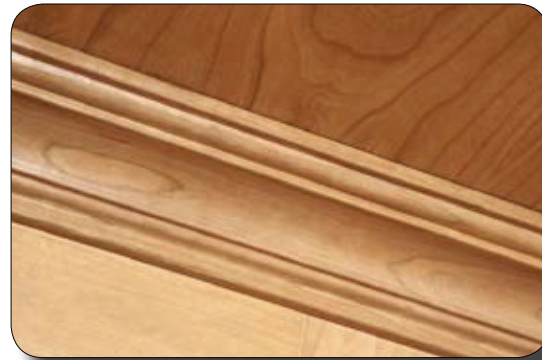

## Hardwood Face Frame Cab

### FACE FRAME DETAILS

- wall panels are left unfinished
- includes matching crown moulding
- 8" wide hardwood frame
- Custom sizing available
- Additional framing available

Maple

Oak

Cherry