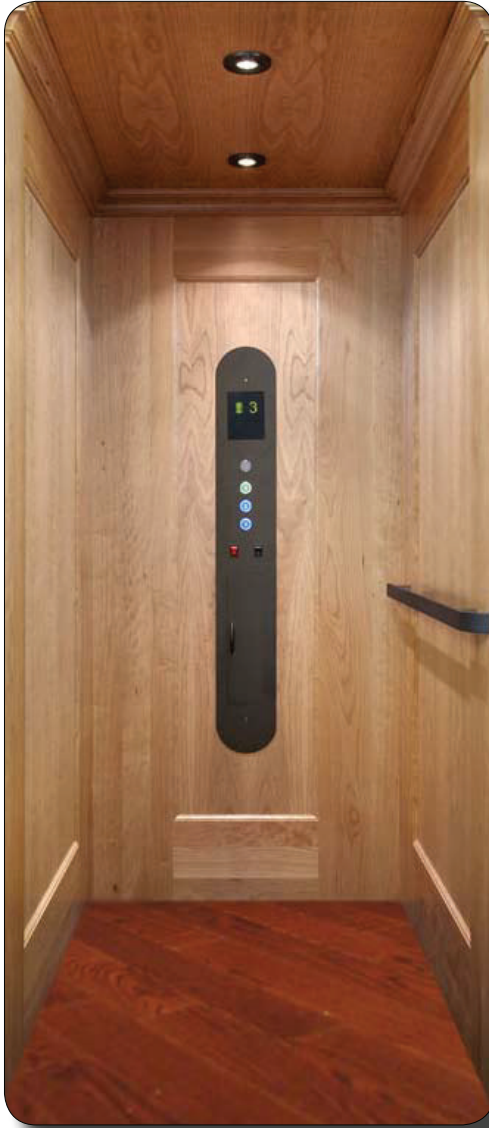

## Hardwood Face Frame Cab

### FACE FRAME DETAILS

- wall panels are left unfinished
- includes matching crown moulding
- 8" wide hardwood frame
- Custom sizing available
- Additional framing available

Maple

Oak

Cherry