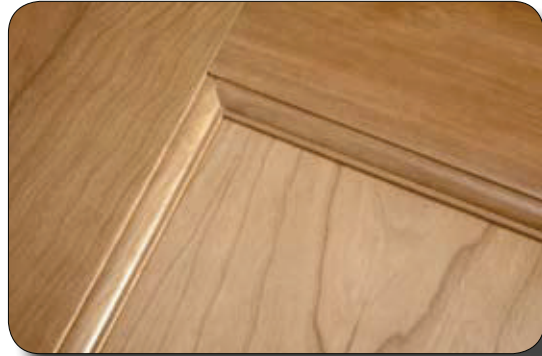

## Hardwood Face Frame Cab

### FACE FRAME DETAILS

- wall panels are left unfinished
- includes matching crown moulding
- 8" wide hardwood frame
- Custom sizing available
- Additional framing available

Maple

Oak

Cherry